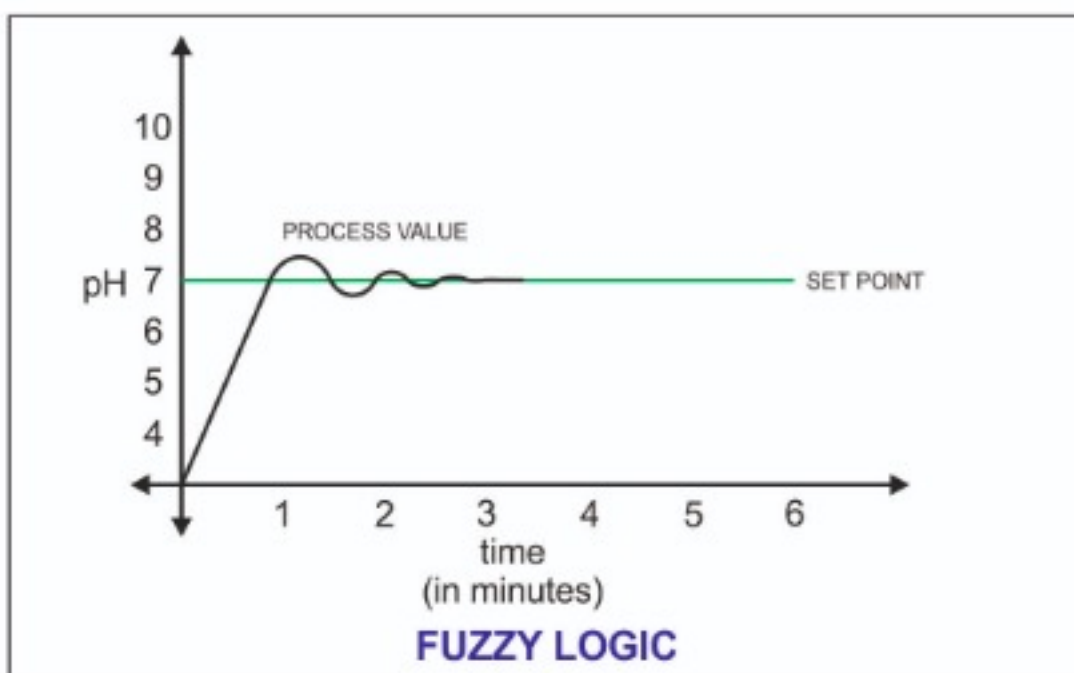

Cruise control your Dosing requirements

@dose[®] Neutra
Electronic Metering Pump

Our unique Fuzzy Logic Controller automatically adjusts the dosing rate to suit the desired Set Point

Available with:

FILTRA CONSULTANTS AND ENGINEERS LTD.