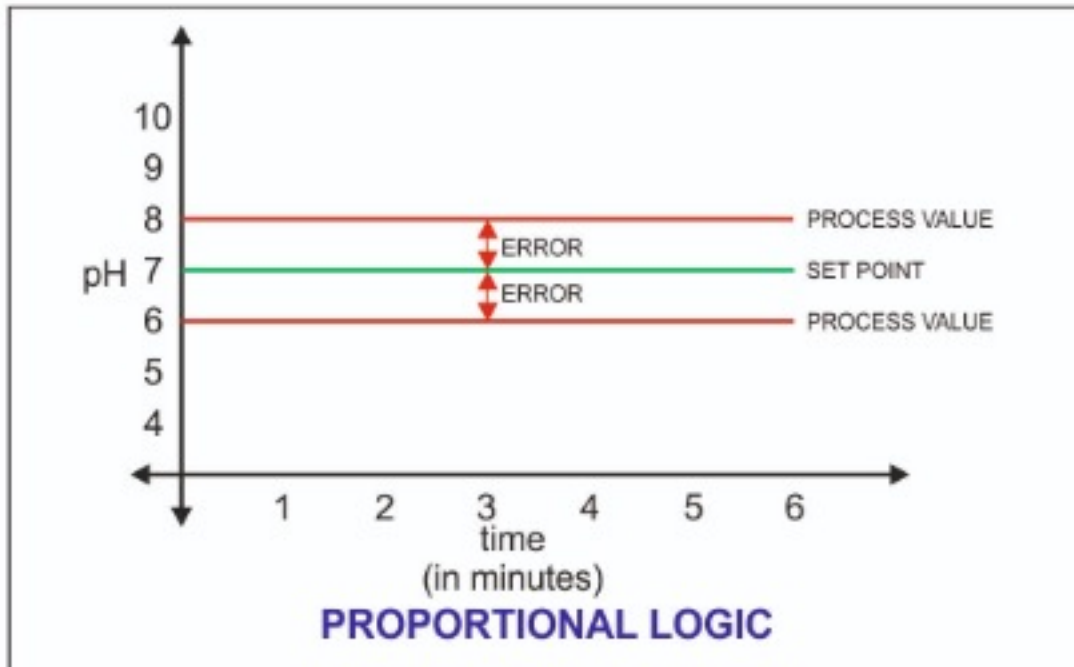

Cruise control your Dosing requirements

@dose[®] Neutra
Electronic Metering Pump

Our unique Fuzzy Logic Controller automatically adjusts the dosing rate to suit the desired Set Point

Available with:

FILTRA CONSULTANTS AND ENGINEERS LTD.