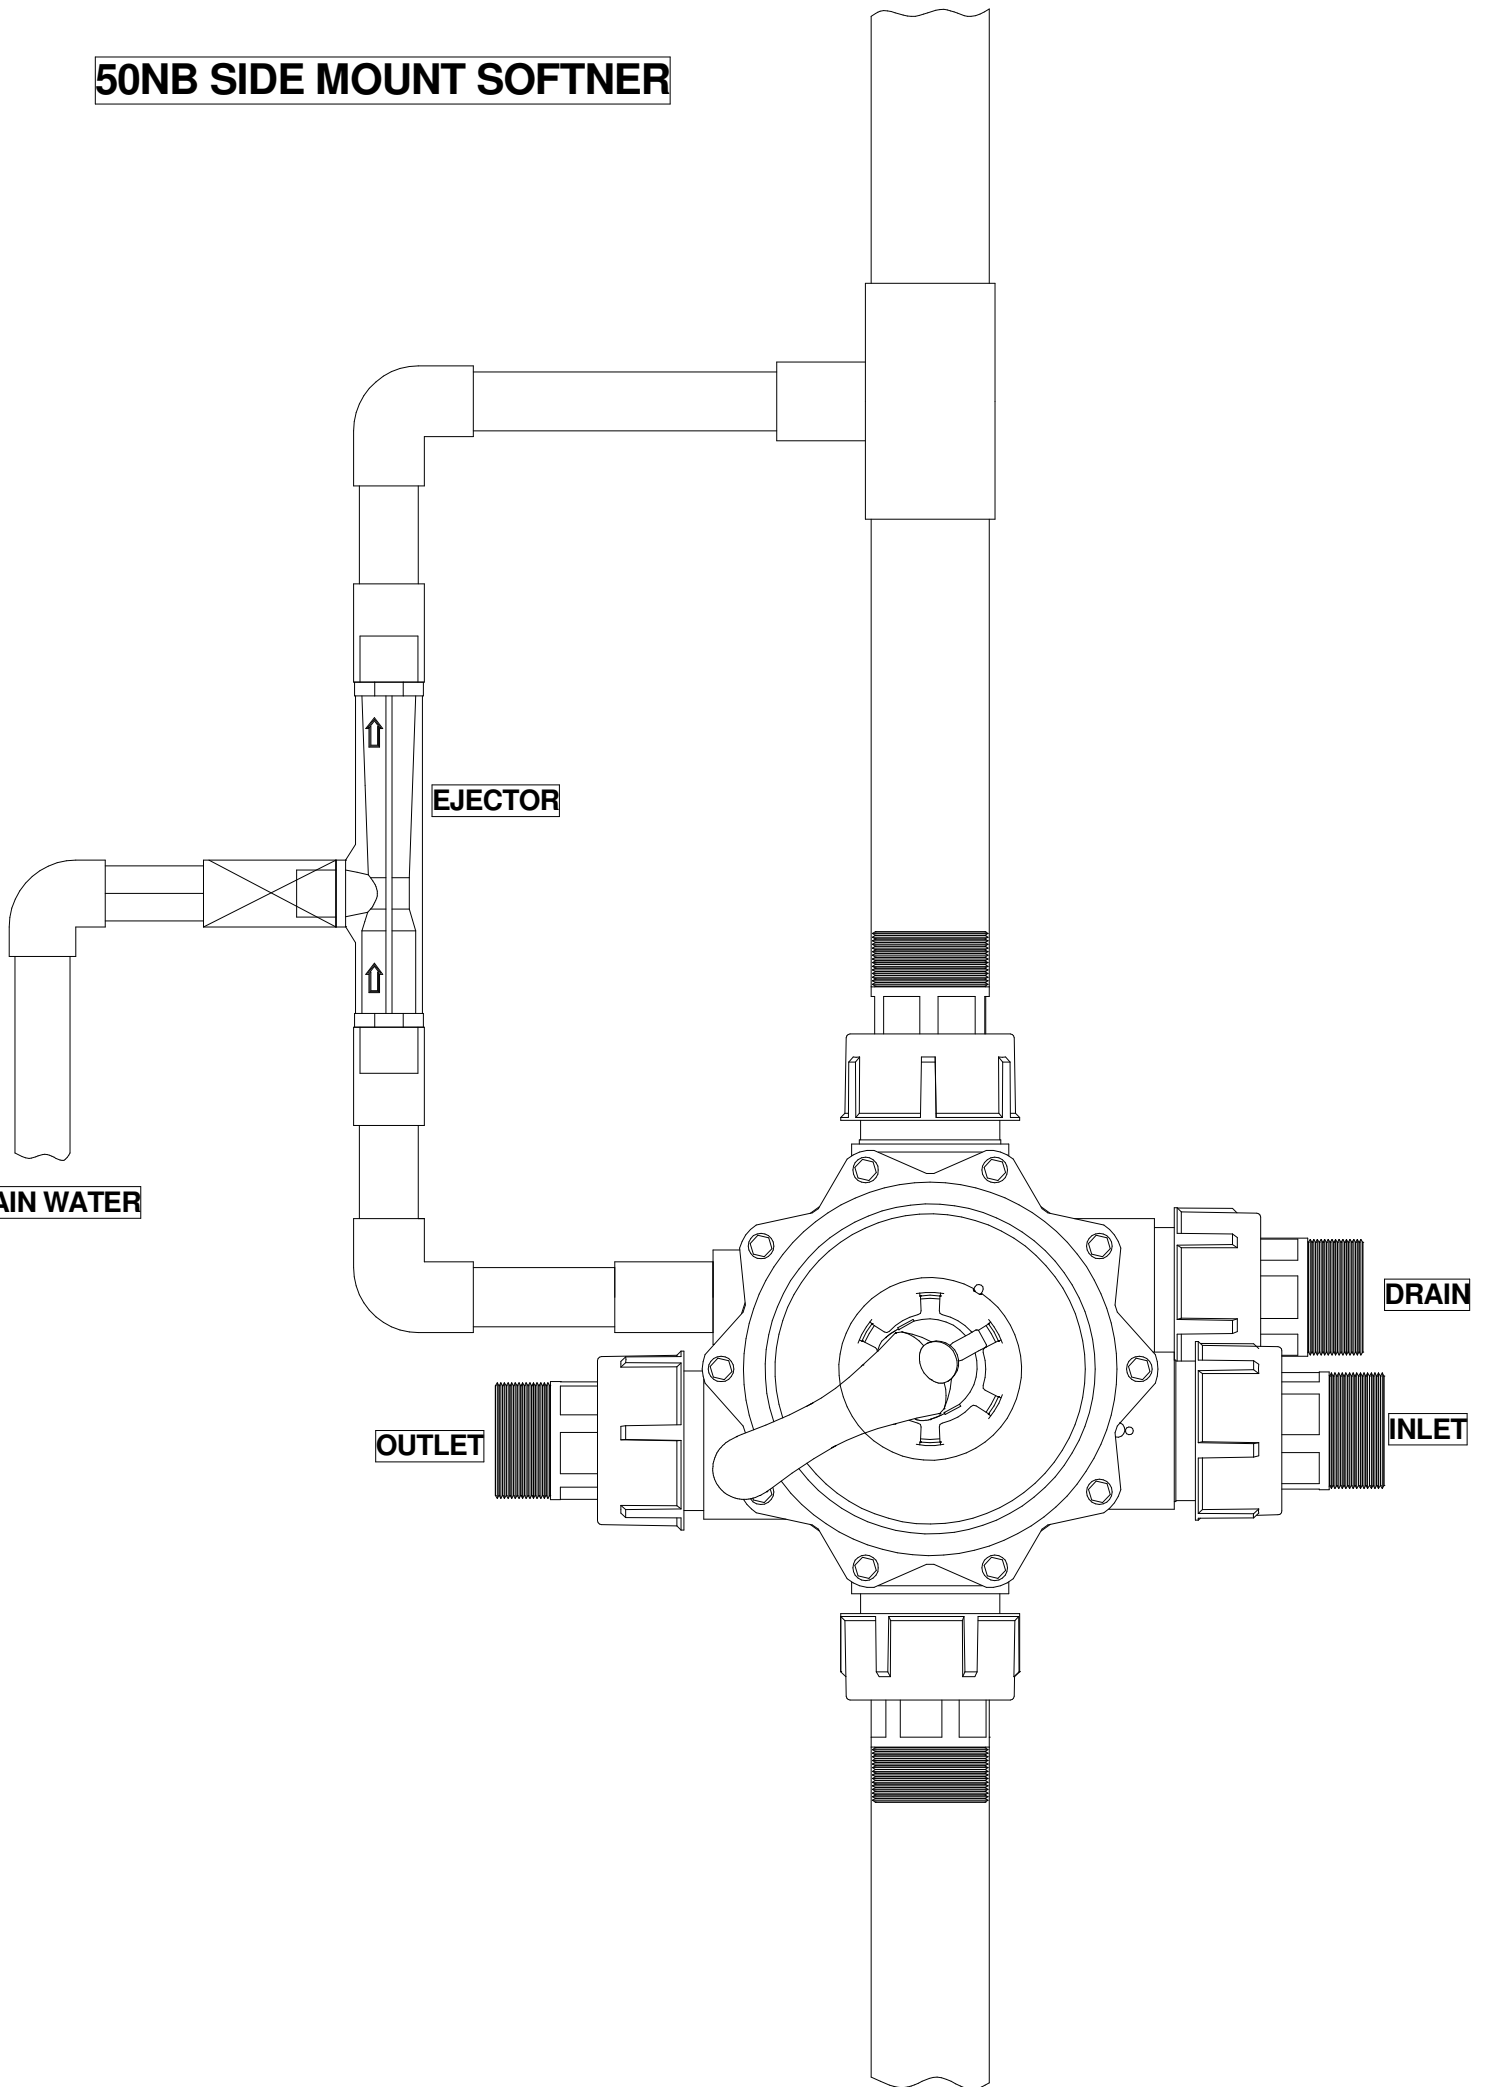

50NB SIDE MOUNT SOFTNER

TOP

EJECTOR

DRAIN

INLET

OUTLET

BOTTOM

BRAIN WATER